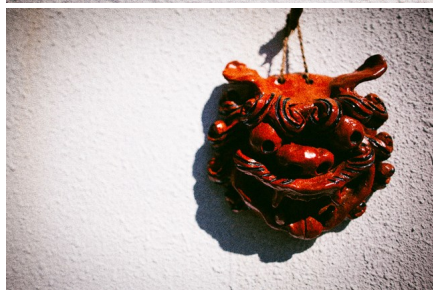

Okinawan Komainu

Handcrafted lion-dog face in Yomitan Village, Okinawa Japan.

The face of a Komainu, often called lion-dogs in English, created at Murasaki Mura in Yomitan Village, Okinawa Japan. (2009)

Rating: Not Rated Yet

Price

[Ask a question about this print](#)

Description

Print Options

Standard Photographic Finish

This paper provides accurate color, lifelike skin tones, realistic saturation, archival quality and a traditional photo finish. This paper has a Standard Archival Value of 100 years in home display; 200 years in dark storage.

Metallic Paper (Glossy Pearlescent Finish)

Metallic Paper uses a patented combination of film and laminate layers resulting in a striking metallic shine. Its unique pearlescent surface, ultra-bright backgrounds and smooth photo finish will make your special moments last a lifetime. Metallic Paper has a Standard Archival Value of 100 years in home display; 200 years in dark storage.

Lustre Coating

Lustre Coating adds a rich sheen to your prints and protects against fingerprints and UV exposure. This service does not interfere with the color or quality of the image.

From the Lab

The highest-quality photo printing, including mounting and custom framing options, to brighten your world with superior portraits that will stand